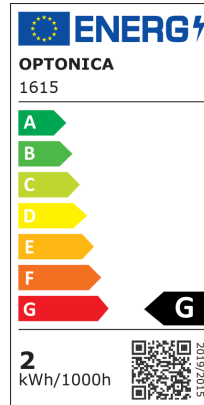

OPTONICA

DATASHEET

LED Bulb G4

Power

2W

Light color

White light

Stamps

RoHS

-80

Technical Specification

Brand	Optonica	On/Off Cycles	25 000x
Product Code	SP2-A1	Instant On	0.2s
Socket	G4	Material	Plastic
Power	2W	Operating Frequency	50-60 Hz
Energy Consumption	2 kWh/1000h	Temperature	-20°C / +40°C
Input voltage	DC12V	Ra ≥	80
Flux	170 lm	Life span	25 000 Hours
FLUX per watt	85m/W	Color Code	860
IP	20	Lumen maintenance at end of service life	70%
Dimmable	No	Size of product	12x37 mm
Correlated Color Temperature	6000K	Size of package	65x20 mm
Light Color	White light	Size of Box	450x210x240 mm
Wattage Equivalent	18W	Items per pack	1
EAN Code	3800156616158	Items per box	500
Energy Efficiency Label	G	Gross weight	0,005 kg
Beam angle	360°	Net weight	0,004 kg
Power Factor	0.5	Warranty	2 Years
Power LED	2W