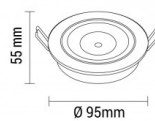

OPTONICA

LED COB Downlight Round Rotatable 60°

Power **Light color**

• 8W

White light

Stamps

Technical Specification

Catalog Number	3201
Brand	Optonica
Product Code	CB8-A1
Power	8W
Energy Consumption	8 kWh/1000h
Input voltage	AC175-265V
Flux	560 lm
FLUX per watt	70lm/W
IP	20
Dimmable	No
Correlated Color Temperature	6000K
Light Color	White light
Wattage Equivalent	64W
EAN Code	3800156632011
Energy Efficiency Label	G
Beam angle	60°

Hole Size	φ85 mm
Power Factor	0.5
On/Off Cycles	25 000x
Instant On	0.1s
Material	Aluminium
Operating Frequency	50-60 Hz
Temperature	-20°C / +40°C
Ra ≥	80
Life span	25 000 Hours
Color Code	860
LED Type	COB
Lumen maintenance at end of service life	70%
Size of product	φ95x55 mm
Size of package	100x100x70 mm
Size of Box	370x220x320 mm
Items per pack	1
Items per box	30
Gross weight	0,238 kg