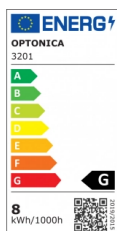

OPTONICA

LED COB Downlight Round Rotatable 60°

Power **Light color**

- 8W

White light

Stamps

Technical Specification

Catalog Number	3201
Brand	Optonica
Product Code	CB8-A1
Power	8W
Energy Consumption	8 kWh/1000h
Input voltage	AC175-265V
Flux	560 lm
FLUX per watt	70lm/W
IP	20
Dimmable	No
Correlated Color Temperature	6000K
Light Color	White light
Wattage Equivalent	64W
EAN Code	3800156632011
Energy Efficiency Label	G
Beam angle	60°

Hole Size	φ85 mm
Power Factor	0.5
On/Off Cycles	25 000x
Instant On	0.1s
Material	Aluminium
Operating Frequency	50-60 Hz
Temperature	-20°C / +40°C
Ra ≥	80
Life span	25 000 Hours
Color Code	860
LED Type	COB
Lumen maintenance at end of service life	70%
Size of product	φ95x55 mm
Size of package	100x100x70 mm
Size of Box	370x220x320 mm
Items per pack	1
Items per box	30
Gross weight	0,238 kg