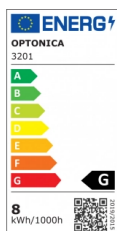

OPTONICA

LED COB Downlight Round Rotatable 60°

Power **Light color**

• 8W

White light

Stamps

Technical Specification

Catalog Number	3201
Brand	Optonica
Product Code	CB8-A1
Power	8W
Energy Consumption	8 kWh/1000h
Input voltage	AC175-265V
Flux	560 lm
FLUX per watt	70lm/W
IP	20
Dimmable	No
Correlated Color Temperature	6000K
Light Color	White light
Wattage Equivalent	64W
EAN Code	3800156632011
Energy Efficiency Label	G
Beam angle	60°

Hole Size	φ85 mm
Power Factor	0.5
On/Off Cycles	25 000x
Instant On	0.1s
Material	Aluminium
Operating Frequency	50-60 Hz
Temperature	-20°C / +40°C
Ra ≥	80
Life span	25 000 Hours
Color Code	860
LED Type	COB
Lumen maintenance at end of service life	70%
Size of product	φ95x55 mm
Size of package	100x100x70 mm
Size of Box	370x220x320 mm
Items per pack	1
Items per box	30
Gross weight	0,238 kg