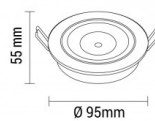

OPTONICA

LED COB Downlight Round Rotatable 60°

Power **Light color**

- 8W

White light

Stamps

Technical Specification

Catalog Number	3201
Brand	Optonica
Product Code	CB8-A1
Power	8W
Energy Consumption	8 kWh/1000h
Input voltage	AC175-265V
Flux	560 lm
FLUX per watt	70lm/W
IP	20
Dimmable	No
Correlated Color Temperature	6000K
Light Color	White light
Wattage Equivalent	64W
EAN Code	3800156632011
Energy Efficiency Label	G
Beam angle	60°

Hole Size	φ85 mm
Power Factor	0.5
On/Off Cycles	25 000x
Instant On	0.1s
Material	Aluminium
Operating Frequency	50-60 Hz
Temperature	-20°C / +40°C
Ra ≥	80
Life span	25 000 Hours
Color Code	860
LED Type	COB
Lumen maintenance at end of service life	70%
Size of product	φ95x55 mm
Size of package	100x100x70 mm
Size of Box	370x220x320 mm
Items per pack	1
Items per box	30
Gross weight	0,238 kg