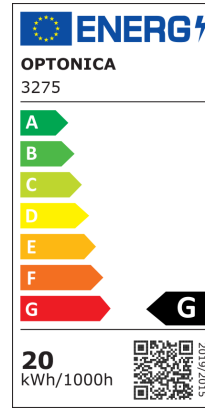

LED Spot Downlight COB TUV Pass 145°

Power

20W

Light color

Warm white

Stamps

RoHS

-80

20
kWh/1000h

Technical Specification

Brand	Optonica	Instant On	0.1s
Product Code	CB20-A2	Material	Aluminium
Power	20W	Operating Frequency	50-60 Hz
Energy Consumption	20 kWh/1000h	Temperature	-20°C / +40°C
Input voltage	AC175-265V	Ra ≥	80
Flux	1600 lm	Life span	25 000 Hours
FLUX per watt	80lm/W	Color Code	830
IP	20	LED Type	COB
Dimmable	No	Lumen maintenance at end of service life	70%
Correlated Color Temperature	2700K	Size of product	φ195x78 mm
Light Color	Warm white	Size of package	210x210x85 mm
Wattage Equivalent	160W	Size of Box	440x230x650 mm
EAN Code	3800156632752	Items per pack	1
Energy Efficiency Label	G	Items per box	15
Beam angle	145°	Protection Class	II
Hole Size	φ155 mm	Gross weight	1,369 kg
Power Factor	0.95	Net weight	1,240 kg
On/Off Cycles	25 000x	Warranty	2 Years