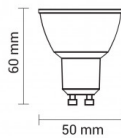

OPTONICA

LED Bulb GU10 Dimmable

Power   **Light color**

- 4W

White light

Stamps