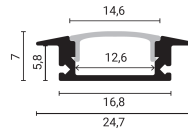

Aluminium Profile For LED Strip L=2m Black Body / Black Cover

Stamps

Technical Specification