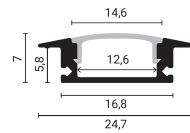

## Aluminium Profile For LED Strip L=2m Black Body / White Cover

Stamps