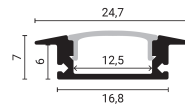

## Aluminium Profile For LED Strip L=2m Gray

Stamps