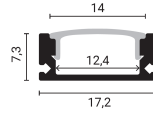

Aluminium Profile For LED Strip L=2m Gray

Stamps

Technical Specification