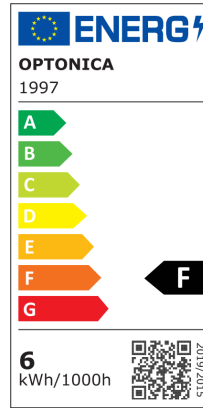

LED Spot GU10 6W 50° COB

Power

6W

Light color

White light

Stamps

Technical Specification

Brand	Optonica	On/Off Cycles	25 000x
Product Code	SP6-A4	Instant On	0.1s
Power	6W	Material	Aluminium
Energy Consumption	6 kWh/1000h	Operating Frequency	50-60 Hz
Input voltage	AC220-240V	Temperature	-20°C / +40°C
Flux	480 lm	Ra ≥	80
FLUX per watt	80 lm/W	Life span	25 000 Hours
IP	20	Lumen maintenance at end of service life	70%
Dimmable	No	Size of product	φ50x55 mm
Correlated Color Temperature	6000K	Size of package	50x50x65mm
Light Color	White light	Size of Box	270x270x280 mm
EAN Code	3800156619975	Items per pack	1
Energy Efficiency Label	F	Items per box	100
Beam angle	50°	Warranty	2 Years