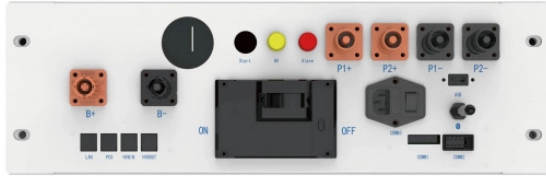

Deye Indoor C&I ESS Solution/Rack-Mounted Battery (HV)

Light color

Stamps

Technical Specification

| | | | |
|---------------------|---------------|---|-----------------|
| Brand | Deye | Weight of Product | 32 kg |
| Product Code | BOS-B-PDU-2-A | Size of product | 788.6×526×167.2 |
| IP | 20 | Operating Voltage Range | 200-1000 Vdc |
| Light Color | None | Nominal Charge/Discharge Current | 180A |
| Temperature | -20°C/ +60°C | Warranty | 10 years |