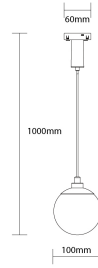

### LED Magnetic Pendant Light 48V 5W 4000K - M05

#### Power

5W

## Technical Specification

<b>Brand</b>	Optonica	<b>On/Off Cycles</b>	25 000x
<b>Product Code</b>	LN5-A7	<b>Instant On</b>	0.1s
<b>Power</b>	5W	<b>Temperature</b>	-20°C / +40°C
<b>Energy Consumption</b>	5 kWh/1000h	<b>Ra ≥</b>	90
<b>Input voltage</b>	DC48V	<b>Life span</b>	25 000 Hours
<b>Flux</b>	500 lm	<b>Body Color</b>	Black
<b>FLUX per watt</b>	100 lm/W	<b>Lumen maintenance at end of service life</b>	70%
<b>IP</b>	20	<b>Size of product</b>	60x100x1000mm
<b>Dimmable</b>	No	<b>Size of package</b>	125x125x169mm
<b>Correlated Color Temperature</b>	4000K	<b>Size of Box</b>	645x150x470mm
<b>Light Color</b>	Neutral white	<b>Items per pack</b>	1
<b>EAN Code</b>	3801057154336	<b>Items per box</b>	30
<b>Energy Efficiency Label</b>	F	<b>Material</b>	ALU+Glass
<b>Beam angle</b>	360°	<b>Warranty</b>	2 Years