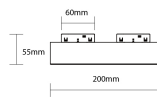

LED Magnetic Wall/Ceiling Light 48V 20W 3000K - M05

Power

20W