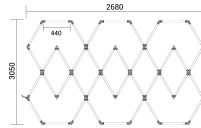

### Hexagon SET Lights 11 SHAPES 428W with Accessories

## Technical Specification

<b>Brand</b>	Optonica	<b>On/Off Cycles</b>	25 000x
<b>Product Code</b>	HE1-A1	<b>Instant On</b>	0.1s
<b>Power</b>	428 W	<b>Material</b>	PC/ABS
<b>Energy Consumption</b>	428 kWh/1000h	<b>Operating Frequency</b>	50-60 Hz
<b>Input voltage</b>	AC165-265V	<b>Temperature</b>	-20°C / +40°C
<b>Flux</b>	51360 lm	<b>Ra ≥</b>	80
<b>FLUX per watt</b>	120lm/W	<b>Life span</b>	25 000 Hours
<b>IP</b>	20	<b>Body Color</b>	White
<b>Dimmable</b>	No	<b>Lumen maintenance at end of service life</b>	70%
<b>Correlated Color Temperature</b>	6000K	<b>Size of product</b>	2850x1180mm
<b>Light Color</b>	White light	<b>Size of Box</b>	470x350x175mm
<b>EAN Code</b>	3801057168265	<b>Items per pack</b>	1
<b>Energy Efficiency Label</b>	E	<b>Items per box</b>	1
<b>Beam angle</b>	180°	<b>Warranty</b>	2 Years