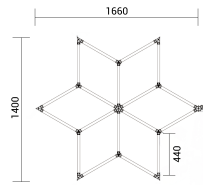

Hexagon SET Lights 6 SHAPES 126W with Accessories

Power

126W

Light color

White light

Stamps

RoHS

-80

Technical Specification

Brand	Optonica	On/Off Cycles	25 000x
Product Code	HE1-A1	Instant On	0.1s
Power	126W	Material	PC/ABS
Energy Consumption	126 kWh/1000h	Operating Frequency	50-60 Hz
Input voltage	AC165-265V	Temperature	-20°C / +40°C
Flux	15120 lm	Ra ≥	80
FLUX per watt	120lm/W	Life span	25 000 Hours
IP	20	Body Color	White
Dimmable	No	Lumen maintenance at end of service life	70%
Correlated Color Temperature	6000K	Size of product	1660x1400mm
Light Color	White light	Size of Box	465x180x160mm
EAN Code	3801057168210	Items per pack	1
Energy Efficiency Label	E	Items per box	1
Beam angle	180°	Warranty	2 Years