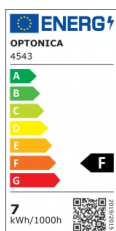

OPTONICA

LED S-Strip 2835 Bendable Non- Waterproof

Power **Light color**

• 7.2W

Red

Stamps

Technical Specification

Catalog Number	4543
Brand	Optonica
Product Code	MO2835-A2
Power	7.2W
Energy Consumption	7.2/m kWh/1000h
Input voltage	DC12V
Flux	720lm
FLUX per watt	100lm/W
IP	20
Dimmable	Yes
Light Color	Red
EAN Code	3800156645431
Energy Efficiency Label	F
Beam angle	120°

Power Factor	0.5
On/Off Cycles	25 000x
Instant On	0.2s
Material	Flex PCB
Operating Frequency	50-60 Hz
Temperature	-20°C / +40°C
Ra ≥	80
Life span	25 000 Hours
LED Type	SMD
LEDs/m	60
Power per meter	7.2W/m
Roll	5 m
Lumen maintenance at end of service life	70%
Size of product	5000x6x2 mm
Gross weight	0,077 kg
Net weight	0,013 kg
Warranty	2 Years