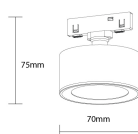

LED Magnetic Downlight 48V 7W 4000K - M05

Power

7W

Light color

Neutral white

Stamps

Technical Specification

Brand	Optonica	On/Off Cycles	25 000x
Product Code	LN7-A7	Instant On	0.1s
Power	7W	Material	ALU+PC
Energy Consumption	7 kWh/1000h	Temperature	-20°C / +40°C
Input voltage	DC48V	Ra ≥	90
Flux	560 lm	Life span	25 000 Hours
FLUX per watt	80 lm/W	Body Color	Black
IP	20	Lumen maintenance at end of service life	70%
Dimmable	No	Size of product	Φ70x75mm
Correlated Color Temperature	4000K	Size of package	75x75x75mm
Light Color	Neutral white	Size of Box	395x395x170mm
EAN Code	3801057153803	Items per pack	1
Energy Efficiency Label	F	Items per box	30
Beam angle	20°	Warranty	2 Years