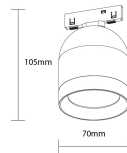

### LED Magnetic Downlight with Lens 48V 10W 4000K - M05

#### Power

10W

## Technical Specification

<b>Brand</b>	Optonica	<b>On/Off Cycles</b>	25 000x
<b>Product Code</b>	LN10-A7	<b>Instant On</b>	0.1s
<b>Power</b>	10W	<b>Material</b>	ALU+PC
<b>Energy Consumption</b>	10 kWh/1000h	<b>Temperature</b>	-20°C / +40°C
<b>Input voltage</b>	DC48V	<b>Ra ≥</b>	90
<b>Flux</b>	800 lm	<b>Life span</b>	25 000 Hours
<b>FLUX per watt</b>	80 lm/W	<b>Body Color</b>	Black
<b>IP</b>	20	<b>Lumen maintenance at end of service life</b>	70%
<b>Dimmable</b>	No	<b>Size of product</b>	Φ70x105mm
<b>Correlated Color Temperature</b>	4000K	<b>Size of package</b>	75x75x115mm
<b>Light Color</b>	Neutral white	<b>Size of Box</b>	395x395x650mm
<b>EAN Code</b>	3801057153735	<b>Items per pack</b>	1
<b>Energy Efficiency Label</b>	F	<b>Items per box</b>	30
<b>Beam angle</b>	20°	<b>Warranty</b>	2 Years