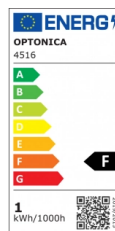

OPTONICA

LED Lens Module 3 2835

Power

- 0.72W

Light color

Green

Stamps

Technical Specification

Catalog Number	4516
Brand	Optonica
Product Code	MO2835-A1

Power	0.72W
Energy Consumption	0.72 kWh/1000h
Input voltage	DC12V
Flux	80 lm
FLUX per watt	110lm/W
IP	65
Dimmable	Yes
Light Color	Green
EAN Code	3800156645165
Energy Efficiency Label	F
Beam angle	160°
Power Factor	0.5
On/Off Cycles	25 000x
Instant On	0.2s
Material	Thermoplastic
Operating Frequency	50-60 Hz
Temperature	-20°C / +40°C
Ra ≥	80

Life span	25 000 Hours
LED Type	SMD
Lumen maintenance at end of service life	70%
Size of product	58x12 mm
Items per pack	20
Gross weight	0,174 kg
Net weight	0,174 kg
Warranty	2 Years