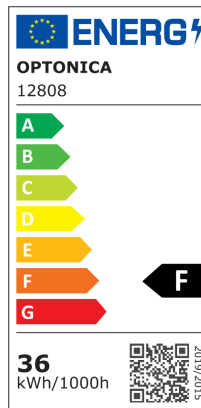

LED Ceiling Light 36W White/Wood Body CCT

Power

36W

Light color

CCT

Stamps

RoHS

-80

36 kWh/1000h

Technical Specification

Brand	Optonica	On/Off Cycles	25 000x
Product Code	PD36-A7	Instant On	0.1s
Power	36W	Material	Plastic+Metal
Energy Consumption	36 kWh/1000h	Operating Frequency	50-60 Hz
Input voltage	AC220-240V	Temperature	-20°C / +40°C
Flux	2700 lm	Ra ≥	80
FLUX per watt	75 lm/W	Life span	25 000 Hours
IP	20	Body Color	White+Wood
Dimmable	No	Lumen maintenance at end of service life	70%
Correlated Color Temperature	3000K/4000K/6000K	Size of product	Φ555x130mm
Light Color	CCT	Items per pack	1
EAN Code	3801057128085	Items per box	10
Energy Efficiency Label	F	Warranty	2 Years
Beam angle	120°		