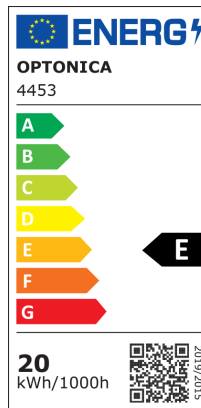

LED Strip 2835 24V Waterproof 100lm/W 3 Years Warranty

Power

20W/m

Light color

Warm white

Stamps

RoHS

-80

20
kWh/1000h

Technical Specification

Brand	Optonica	Instant On	0.2s
Product Code	ST2835-A5	Material	Flex PCB
Power	20W/m	Operating Frequency	50-60 Hz
Energy Consumption	20 kWh/m /1000h	Temperature	-20°C / +40°C
Input voltage	DC24V	Ra ≥	80
Flux	2100 lm/m	Life span	25 000 Hours
IP	65	Color Code	828
Dimmable	Yes	LED Type	SMD
Correlated Color Temperature	2800K	LEDs/m	196
Light Color	Warm white	Roll	5 m
EAN Code	3800156644533	Lumen maintenance at end of service life	70%
Energy Efficiency Label	E	Size of product	10 x 3mm
Beam angle	120°	Gross weight	0,241 kg
Power Factor	0.5	Net weight	0,037 kg
On/Off Cycles	25 000x	Warranty	3 Years