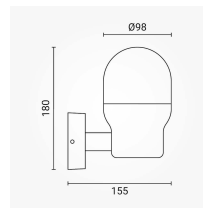

Wall Lamp Aluminium IP44 1xE27 BLACK BODY