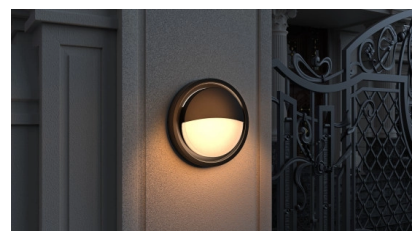

OPTONICA

LED Outdoor Ceiling Light BLACK 24W CRI>80 IP65

Power **Light color**

- 24W 
Warm white

Stamps

Technical Specification

Catalog Number	2830
Brand	Optonica
Product Code	DL20-A1
Power	24W
Energy Consumption	24 kWh/1000h
Input voltage	AC100-240V
Flux	2400 lm
FLUX per watt	100 lm/W
IP	65
Dimmable	No
Correlated Color Temperature	3000K
Light Color	Warm white
EAN Code	3800156628304
Energy Efficiency Label	F

Beam angle	120°
On/Off Cycles	25 000x
Instant On	0.1s
Material	Aluminium
Operating Frequency	50-60 Hz
Temperature	-20°C / +40°C
Ra ≥	80
Life span	25 000 Hours
Lumen maintenance at end of service life	70%
Size of product	Φ255x65 mm
Size of package	258x68x258 mm
Items per pack	1
Items per box	10
Warranty	2 Years