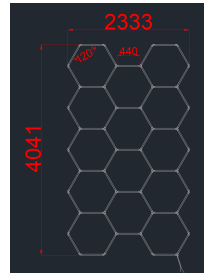

OPTONICA

DATASHEET

Hexagon SET Lights 14HEXS 456W With Accessories

Power

456W

Light color

White light

Stamps

Technical Specification

Brand	Optonica	On/Off Cycles	25 000x
Product Code	HE1-A1	Instant On	0.1s
Power	456W	Operating Frequency	50-60 Hz
Energy Consumption	456 kWh/1000h	Temperature	-20°C / +40°C
Input voltage	AC165-265V	Ra ≥	80
Flux	54720lm	Life span	25 000 Hours
FLUX per watt	120lm/W	Lumen maintenance at end of service life	70%
IP	20	Size of product	2430x4835 mm
Dimmable	No	Size of Box	460x230x310mm
Correlated Color Temperature	6000K	Items per pack	1
Light Color	White light	Items per box	1
EAN Code	3801057168050	Material	PC
Energy Efficiency Label	E	Warranty	2 Years
Beam angle	180°		