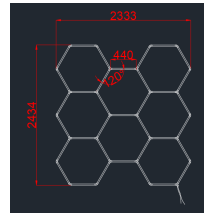

### Hexagon SET Lights 8HEXS 280W With Accessories

Power

280W

Light color

White light

Stamps

RoHS

-80

## Technical Specification

<b>Brand</b>	Optonica	<b>On/Off Cycles</b>	25 000x
<b>Product Code</b>	HE1-A1	<b>Instant On</b>	0.1s
<b>Power</b>	280W	<b>Operating Frequency</b>	50-60 Hz
<b>Energy Consumption</b>	280 kWh/1000h	<b>Temperature</b>	-20°C / +40°C
<b>Input voltage</b>	AC165-265V	<b>Ra ≥</b>	80
<b>Flux</b>	33600lm	<b>Life span</b>	25 000 Hours
<b>FLUX per watt</b>	120lm/W	<b>Lumen maintenance at end of service life</b>	70%
<b>IP</b>	20	<b>Size of product</b>	2370x2290mm
<b>Dimmable</b>	No	<b>Size of Box</b>	460x230x205mm
<b>Correlated Color Temperature</b>	6000K	<b>Items per pack</b>	1
<b>Light Color</b>	White light	<b>Items per box</b>	1
<b>EAN Code</b>	3801057168036	<b>Material</b>	PC
<b>Energy Efficiency Label</b>	E	<b>Warranty</b>	2 Years
<b>Beam angle</b>	180°		