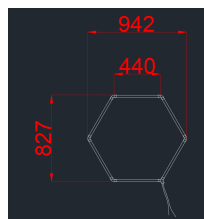

### Hexagon SET Lights 1HEX 42W With Accessories

## Technical Specification

<b>Brand</b>	Optonica	<b>On/Off Cycles</b>	25 000x
<b>Product Code</b>	HE1-A1	<b>Instant On</b>	0.1s
<b>Power</b>	42 W	<b>Operating Frequency</b>	50-60 Hz
<b>Energy Consumption</b>	42 kWh/1000h	<b>Temperature</b>	-20°C / +40°C
<b>Input voltage</b>	AC165-265V	<b>Ra ≥</b>	80
<b>Flux</b>	5040lm	<b>Life span</b>	25 000 Hours
<b>FLUX per watt</b>	120lm/W	<b>Lumen maintenance at end of service life</b>	70%
<b>IP</b>	20	<b>Size of product</b>	790x920 mm
<b>Dimmable</b>	No	<b>Size of Box</b>	460x127x125mm
<b>Correlated Color Temperature</b>	6000K	<b>Items per pack</b>	1
<b>Light Color</b>	White light	<b>Items per box</b>	1
<b>EAN Code</b>	3801057168012	<b>Material</b>	PC
<b>Energy Efficiency Label</b>	E	<b>Warranty</b>	2 Years
<b>Beam angle</b>	180°		