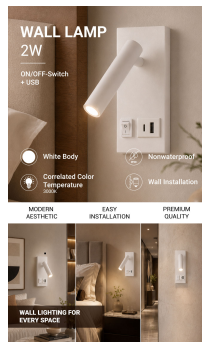

LED Cabinet Light 2W With ON/OFF-Switch + USB White

Power

2W

Light color

Warm white

Stamps

Technical Specification

Brand	Optonica	On/Off Cycles	25 000x
Product Code	WL2-A6	Instant On	0.1s
Power	2W	Material	ALU+Iron
Energy Consumption	2 kWh/1000h	Operating Frequency	50-60 Hz
Input voltage	AC220-240V	Temperature	-20°C / +40°C
Flux	140 lm	Ra ≥	80
FLUX per watt	70lm/W	Life span	25 000 Hours
IP	20	Body Color	White
Dimmable	No	Lumen maintenance at end of service life	70%
Correlated Color Temperature	3000K	Size of product	153 x 60 x 150 mm
Light Color	Warm white	Size of package	75x65x160mm
Wattage Equivalent	10W	Items per pack	1
EAN Code	3800156675919	Items per box	10
Energy Efficiency Label	G	Color Of The Shell	White
Beam angle	38°	Warranty	2 Years