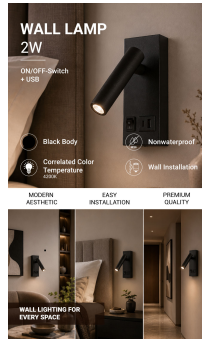

LED Cabinet Light 2W With ON/OFF-Switch + USB Black

Power

2W

Light color

Stamps

Technical Specification

Brand	Optonica	On/Off Cycles	25 000x
Product Code	WL2-A6	Instant On	0.1s
Power	2W	Material	ALU+Iron
Energy Consumption	2 kWh/1000h	Operating Frequency	50-60 Hz
Input voltage	AC220-240V	Temperature	-20°C / +40°C
Flux	140 lm	Ra ≥	80
FLUX per watt	70lm/W	Life span	25 000 Hours
IP	20	Body Color	Black
Dimmable	No	Lumen maintenance at end of service life	70%
Correlated Color Temperature	4200K	Size of product	153x60x150 mm
Light Color	Neutral white	Size of package	75x65x160mm
Wattage Equivalent	10W	Items per pack	1
EAN Code	3800156675902	Items per box	10
Energy Efficiency Label	G	Color Of The Shell	Black
Beam angle	38°	Warranty	2 Years