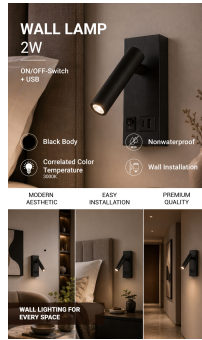

LED Cabinet Light 2W With ON/OFF-Switch + USB Black

Power

2W

Light color

Stamps

Technical Specification

Brand	Optonica	On/Off Cycles	25 000x
Product Code	WL2-A6	Instant On	0.1s
Power	2W	Material	ALU+Iron
Energy Consumption	2 kWh/1000h	Operating Frequency	50-60 Hz
Input voltage	AC220-240V	Temperature	-20°C / +40°C
Flux	140 lm	Ra ≥	80
FLUX per watt	70lm/W	Life span	25 000 Hours
IP	20	Body Color	Black
Dimmable	No	Lumen maintenance at end of service life	70%
Correlated Color Temperature	3000K	Size of product	153x60x150 mm
Light Color	Warm white	Size of package	75x65x160mm
Wattage Equivalent	10W	Items per pack	1
EAN Code	3800156675896	Items per box	10
Energy Efficiency Label	G	Color Of The Shell	Black
Beam angle	38°	Warranty	2 Years