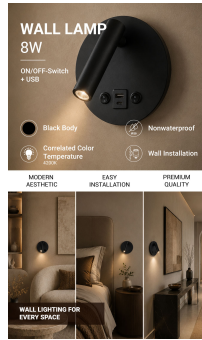

LED Wall Light 8W With ON/OFF-Switch + USB Black

Power

8W

Light color

Neutral white

Stamps

Technical Specification

Brand	Optonica	On/Off Cycles	25 000x
Product Code	WL8-A6	Instant On	0.1s
Power	8W	Material	ALU+PC
Energy Consumption	8 kWh/1000h	Operating Frequency	50-60 Hz
Input voltage	AC220-240V	Temperature	-20°C / +40°C
Flux	700 lm	Ra ≥	80
FLUX per watt	88lm/W	Life span	25 000 Hours
IP	20	Body Color	Black
Dimmable	No	Lumen maintenance at end of service life	70%
Correlated Color Temperature	4200K	Size of product	Ø 145 x 153 mm
Light Color	Neutral white	Size of package	155x155x95mm
Wattage Equivalent	53W	Items per pack	1
EAN Code	3800156675865	Items per box	20
Energy Efficiency Label	F	Color Of The Shell	Black
Beam angle	40°	Warranty	2 Years