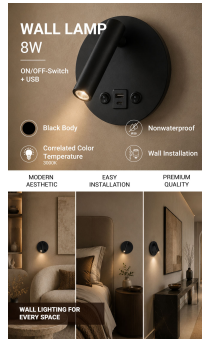

LED Wall Light 8W With ON/OFF-Switch + USB Black

Power

8W

Light color

Stamps

Technical Specification

Brand	Optonica	On/Off Cycles	25 000x
Product Code	WL8-A6	Instant On	0.1s
Power	8W	Operating Frequency	50-60 Hz
Energy Consumption	8 kWh/1000h	Temperature	-20°C / +40°C
Input voltage	AC220-240V	Ra ≥	80
Flux	700 lm	Life span	25 000 Hours
FLUX per watt	88lm/W	Body Color	Black
IP	20	Lumen maintenance at end of service life	70%
Dimmable	No	Size of product	φ145x80mm
Correlated Color Temperature	3000K	Size of package	155x155x95mm
Light Color	Warm white	Items per pack	1
Wattage Equivalent	53W	Items per box	20
EAN Code	3800156675858	Color Of The Shell	Black
Energy Efficiency Label	F	Material	ALU + PC
Beam angle	40°	Warranty	2 Years