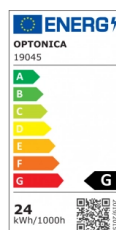

OPTONICA

LED Pendelleuchte 24W Sand Schwarz

Leistung **Lichtfarbe**

• 24W

Warmweiß

Stamps

Technische Spezifikation

Katalognummer	19045
Brand	Optonica
Product Code	PD24-A4
Power	24W
Energy Consumption	24 kWh/1000h
Input voltage	AC175-265V
Flux	1920 lm
FLUX per watt	80 lm/W
IP	20
Dimmable	No
Correlated Color Temperature	3000K
Light Color	Warmweiß
EAN Code	3801057190457
Energy Efficiency Label	G
Beam angle	180°
On/Off Cycles	25 000x

Instant On	0.1s
Material	ALU+Silica gel
Operating Frequency	50-60 Hz
Temperature	-20°C / +40°C
Ra ≥	80
Life span	25 000 Hours
Lumen maintenance at end of service life	70%
Size of product	1000x215mm
Items per pack	1
Items per box	1
Color Of The Shell	Sand Black
Warranty	2 Years