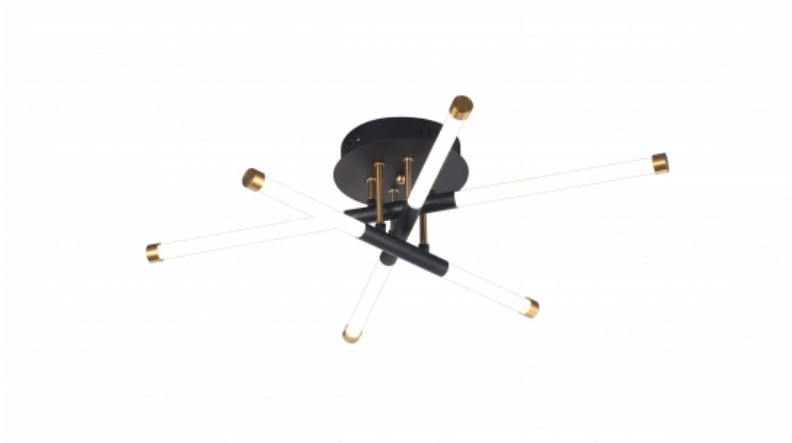

OPTONICA

LED Lampe De Plafond 15W Cuivre

Potenza **Colore della luce**

• 15W

Luce calda

Stamps

Specifiche tecniche

Numero di catalogo	19070
Brand	Optonica
Product Code	PD15-A4
Power	15W
Energy Consumption	15 kWh/1000h
Input voltage	AC175-265V
Flux	1200 lm
FLUX per watt	80 lm/W
IP	20
Dimmable	No
Correlated Color Temperature	3000K
Light Color	Luce calda
EAN Code	3801057190709
Energy Efficiency Label	G
Beam angle	180°
On/Off Cycles	25 000x

Instant On	0.1s
Material	ALU+ACRYLIC
Operating Frequency	50-60 Hz
Temperature	-20°C / +40°C
Ra ≥	80
Life span	25 000 Hours
Lumen maintenance at end of service life	70%
Size of product	Φ700mm
Items per pack	1
Items per box	1
Color Of The Shell	COPPER
Warranty	2 Years