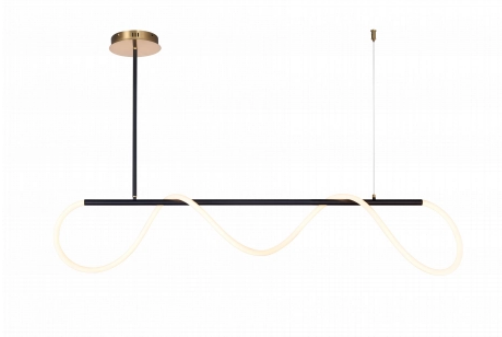

### LED Ceiling Lamp 36W Black

#### Light color

 Warm white