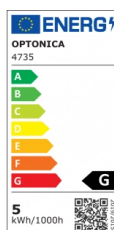

OPTONICA

LED Strip 2835 Waterproof Professional Edition

Light color

Green

Stamps