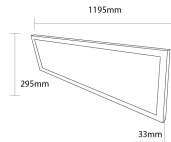

### LED Backlit Panel 36W 120x30 with Driver (MOQ 6pcs/BOX)