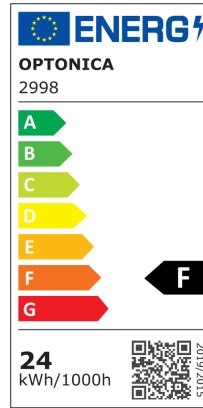

LED Backlit Surface Mini Square Panel

Power

24W

Light color

 Warm white

Stamps

Technical Specification

Brand	Optonica	Instant On	0.1s
Product Code	DL24-B1	Operating Frequency	50-60 Hz
Power	24W	Temperature	-20°C / +40°C
Energy Consumption	24 kWh/1000h	Ra ≥	80
Input voltage	AC85-265V	Life span	25 000 Hours
Flux	1920 lm	Lumen maintenance at end of service life	70%
FLUX per watt	80 lm/W	Size of product	280x280x29mm
IP	20	Size of package	29.5x3.5x29.5cm
Dimmable	No	Size of Box	37.5x30.5x31cm
Correlated Color Temperature	2700K	Items per pack	1
Light Color	Warm white	Items per box	10
EAN Code	3800156629981	Material	Aluminium
Energy Efficiency Label	F	Gross weight	0,525 kg
Beam angle	120°	Net weight	0,418 kg
On/Off Cycles	25 000x	Warranty	2 Years