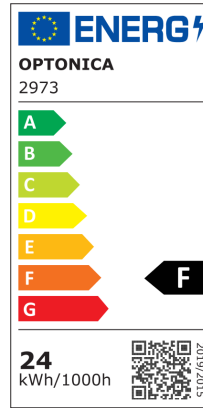

LED Backlit Slim Mini Square Panel

Power

24W

Light color

Neutral white

Stamps

RoHS

-80

Technical Specification

Brand	Optonica	Instant On	0.1s
Product Code	DL24-B1	Operating Frequency	50-60 Hz
Power	24W	Temperature	-20°C / +40°C
Energy Consumption	24 kWh/1000h	Ra ≥	80
Input voltage	AC85-265V	Life span	25 000 Hours
Flux	1920 lm	Body Color	White
FLUX per watt	80 lm/W	Lumen maintenance at end of service life	70%
IP	20	Size of product	300x300x24mm
Dimmable	No	Size of package	32.5x3x30.5cm
Correlated Color Temperature	4500K	Size of Box	33.5x32x32cm
Light Color	Neutral white	Items per pack	1
EAN Code	3800156629738	Items per box	10
Energy Efficiency Label	F	Material	Aluminium
Beam angle	120°	Gross weight	0,477 kg
Hole Size	280x280mm	Net weight	0,368 kg
On/Off Cycles	25 000x	Warranty	2 Years