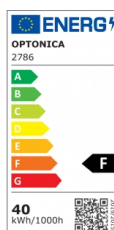

OPTONICA

Pannello a LED 120x30cm Surface/Backlit

Potenza **Colore della luce**

• 40W

Luce fredda

Stamps

Specifiche tecniche

Numero di catalogo	2786
Brand	Optonica
Product Code	DL40-A3
Power	40W
Energy Consumption	40 kWh/1000h
Input voltage	AC220-240V
Flux	3600 lm
FLUX per watt	90lm/W
IP	20
Dimmable	No
Correlated Color Temperature	6000K
Light Color	Luce fredda
EAN Code	3800156627864
Energy Efficiency Label	F
Beam angle	120°
On/Off Cycles	25 000x

Instant On	0.1s
Operating Frequency	50-60 Hz
Temperature	-20°C / +40°C
Ra ≥	80
Life span	25 000 Hours
Lumen maintenance at end of service life	70%
Size of product	1200x300mm
Size of Box	1265x235x375cm
Items per pack	1
Items per box	4
Material	Aluminium
Gross weight	1,975 kg
Net weight	1,625 kg
Warranty	2 Years