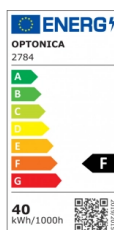

## LED Surface/Backlit Panel 60x60

**Power**   **Light color**

- 40W

White light

# Technical Specification

<b>Catalog Number</b>	2784
<b>Brand</b>	Optonica
<b>Product Code</b>	DL40-A3
<b>Power</b>	40W
<b>Energy Consumption</b>	40 kWh/1000h
<b>Input voltage</b>	AC220-240V
<b>Flux</b>	3600 lm
<b>FLUX per watt</b>	90lm/W
<b>IP</b>	20
<b>Dimmable</b>	No
<b>Correlated Color Temperature</b>	6000K
<b>Light Color</b>	White light
<b>EAN Code</b>	3800156627840
<b>Energy Efficiency Label</b>	F
<b>Beam angle</b>	120°
<b>On/Off Cycles</b>	25 000x

<b>Instant On</b>	0.1s
<b>Material</b>	Aluminium
<b>Operating Frequency</b>	50-60 Hz
<b>Temperature</b>	-20°C / +40°C
<b>Ra ≥</b>	80
<b>Life span</b>	25 000 Hours
<b>Lumen maintenance at end of service life</b>	70%
<b>Size of product</b>	595x595x40 mm
<b>Size of Box</b>	66.5x23.5x67.5cm
<b>Items per pack</b>	1
<b>Items per box</b>	10
<b>Gross weight</b>	1,760 kg
<b>Net weight</b>	1,470 kg
<b>Warranty</b>	2 Years