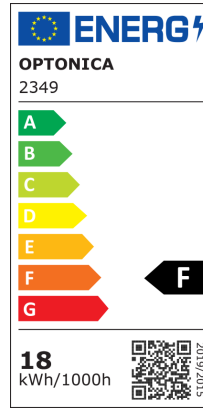

Módulo empotrado cuadrado LED

Potencia

18W

Color de luz

Blanca neutral

Stamps

Especificación técnica

Brand	Optonica	On/Off Cycles	25 000x
Product Code	DL18-A4	Instant On	0.2s
Power	18W	Material	Aluminium
Energy Consumption	18 kWh/1000h	Operating Frequency	50-60 Hz
Input voltage	AC85-265V	Temperature	-20°C / +40°C
Flux	1350 lm	Ra ≥	80
FLUX per watt	75lm/W	Life span	25 000 Hours
IP	20	Color Code	827
Dimmable	No	Lumen maintenance at end of service life	70%
Correlated Color Temperature	4500K	Size of product	225x225x25 mm
Light Color	Blanca neutral	Size of package	230x270x35 mm
Wattage Equivalent	144W	Size of Box	470x370x285 mm
EAN Code	3800156623491	Items per pack	1
Energy Efficiency Label	F	Items per box	20
Beam angle	120°	Gross weight	0,410 kg
Hole Size	205x205 mm	Net weight	0,345 kg
Power Factor	0.5	Warranty	2 Years