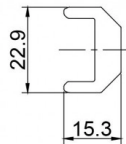

OPTONICA

Rail Joiner 200mm

Light color

None

Stamps

Technical Specification

Catalog Number	9610
Brand	Optonica
Product Code	OT1-B8
Light Color	None

EAN Code	3800156696105
Color	Silver
Dimensions	23x200x15mm (WxLxH)
Gross weight	0,113 kg
Net weight	0,0911 kg
Warranty	2 Years