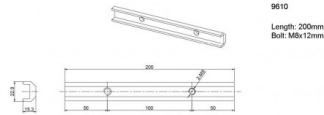

OPTONICA

Rail Joiner 200mm

Light color

None

Stamps

Technical Specification

Catalog Number	9610
Brand	Optonica
Product Code	OT1-B8
Light Color	None

EAN Code	3800156696105
Color	Silver
Dimensions	23x200x15mm (WxLxH)
Gross weight	0,113 kg
Net weight	0,0911 kg
Warranty	2 Years