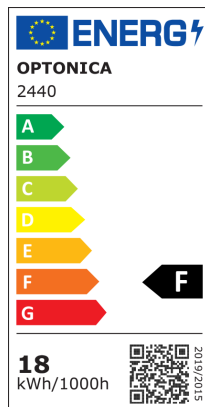

LED Модул За Вграждане Кръгъл

Мощност

18W

Цвят на светлината

Неутрална светлина

Stamps

Техническа Спецификация

Brand	Optonica	On/Off Cycles	25 000x
Product Code	DL18-A4	Instant On	0.2s
Power	18W	Material	Aluminium
Energy Consumption	18 kWh/1000h	Operating Frequency	50-60 Hz
Input voltage	AC 85-260V	Temperature	-20°C / +40°C
Flux	1350 lm	Ra ≥	80
FLUX per watt	75lm/W	Life span	25 000 Hours
IP	20	Color Code	845
Dimmable	No	Lumen maintenance at end of service life	70%
Correlated Color Temperature	4500K	Size of product	φ225x20 mm
Light Color	Неутрална светлина	Size of package	230x270x35 mm
Wattage Equivalent	144W	Size of Box	470x370x285 mm
EAN Code	3800156624405	Items per pack	1
Energy Efficiency Label	F	Items per box	20
Beam angle	120°	Gross weight	0,360 kg
Hole Size	Ø 210 mm	Net weight	0,280 kg
Power Factor	0.5	Warranty	2 Years
Power LED	18W		