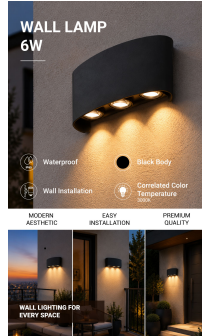

### LED Wall Light - Black

#### Light color

 Warm white