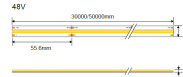

LED COB Strip 48V 6W Milky - 20m Roll