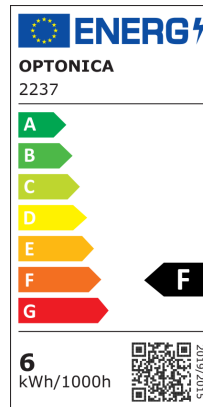

LED Surface Panel Square

Power

6W

Light color

White light

Stamps

RoHS

-80

Technical Specification

Brand	Optonica	Instant On	0.2s
Product Code	DL6-A1	Material	Aluminium
Power	6W	Operating Frequency	50-60 Hz
Energy Consumption	6 kWh/1000h	Temperature	-20°C / +40°C
Input voltage	AC180-260V	Ra ≥	80
Flux	480 lm	Life span	25 000 Hours
FLUX per watt	80lm/W	Color Code	860
IP	20	Lumen maintenance at end of service life	70%
Dimmable	No	Size of product	120x120x35 mm
Correlated Color Temperature	6000K	Size of package	130x125x40 mm
Light Color	White light	Size of Box	420x270x275 mm
Wattage Equivalent	56W	Items per pack	1
EAN Code	3800156622371	Items per box	40
Energy Efficiency Label	F	Gross weight	0,240 kg
Beam angle	120°	Net weight	0,210 kg
Power Factor	0.5	Warranty	2 Years
On/Off Cycles	25 000x