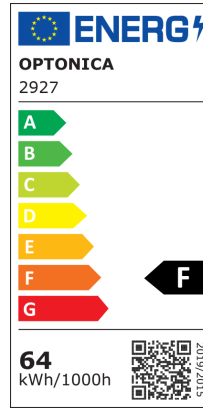

### LED Ceiling Light White Body - Square

#### Power

64W

## Technical Specification

<b>Brand</b>	Optonica	<b>Material</b>	Plastic
<b>Product Code</b>	PD64-A2	<b>Operating Frequency</b>	50-60 Hz
<b>Power</b>	64W	<b>Temperature</b>	-20°C / +40°C
<b>Energy Consumption</b>	64 kWh/1000h	<b>Ra ≥</b>	80
<b>Input voltage</b>	AC: 175-260V	<b>Life span</b>	25 000 Hours
<b>Flux</b>	4800 lm	<b>Color Code</b>	845
<b>FLUX per watt</b>	75lm/W	<b>Body Color</b>	White
<b>IP</b>	20	<b>LED Type</b>	5630 SMD
<b>Dimmable</b>	No	<b>Lumen maintenance at end of service life</b>	70%
<b>Correlated Color Temperature</b>	4500K	<b>Size of product</b>	600x600 mm
<b>Light Color</b>	Neutral white	<b>Size of package</b>	650x60x650 mm
<b>Wattage Equivalent</b>	270W	<b>Size of Box</b>	660x380x665 mm
<b>EAN Code</b>	3800156629271	<b>Items per pack</b>	1
<b>Energy Efficiency Label</b>	F	<b>Items per box</b>	6
<b>Beam angle</b>	120°	<b>Gross weight</b>	3,512 kg
<b>Power Factor</b>	0.9	<b>Net weight</b>	3,030 kg
<b>On/Off Cycles</b>	25 000x	<b>Warranty</b>	2 Years
<b>Instant On</b>	0.1s		