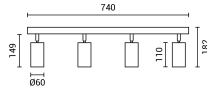

Spotlight Fixture - Four Heads

Light color

Stamps

Technical Specification

Product Code	OT1-A6	Body Color	Black
Socket	GU10, MR16	Size of product	740x60x182 mm
IP	20	Size of Box	800x250x130 mm
Light Color	None	Items per pack	1
EAN Code	3800156690752	Items per box	1
Instant On	0.1s	Gross weight	1,960 kg
Material	Aluminium	Net weight	1,400 kg
Temperature	-20°C / +40°C	Warranty	2 Years