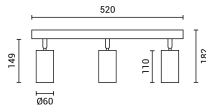

Spotlight Fixture - Three Heads

Light color

Stamps

Technical Specification

Product Code	OT1-A6	Body Color	Black
Socket	GU10, MR16	Size of product	520x56x182 mm
IP	20	Size of Box	590x250x130 mm
Light Color	None	Items per pack	1
EAN Code	3800156690745	Items per box	1
Instant On	0.1s	Gross weight	1,400 kg
Material	Aluminium	Net weight	0,945 kg
Temperature	-20°C / +40°C	Warranty	2 Years