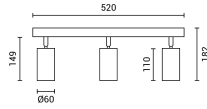

Spotlight Fixture - Three Heads