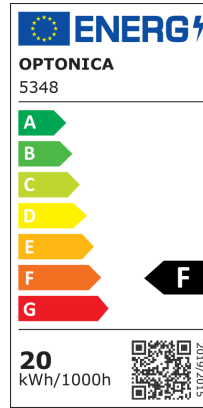

OPTONICA

DATASHEET

LED Magnetic Folding 10-Heads

Power

20W

Light color

 Warm white

Stamps

RoHS

-80

Technical Specification

Brand	Optonica	Instant On	0.1s
Product Code	LN20-A4	Material	ALU+PC
Power	20W	Operating Frequency	50Hz
Energy Consumption	20 kWh/1000h	Temperature	-20°C / +40°C
Input voltage	DC48V	Ra ≥	90
Flux	1600 lm	Life span	25 000 Hours
FLUX per watt	80lm/W	Color Code	830
IP	20	Lumen maintenance at end of service life	70%
Dimmable	No	Size of product	270x34x95 mm
Correlated Color Temperature	3000K	Size of package	285x155x38 mm
Light Color	Warm white	Size of Box	410x325x335 mm
Wattage Equivalent	100W	Items per pack	1
EAN Code	3800156653481	Items per box	20
Energy Efficiency Label	F	Gross weight	0,829 kg
Beam angle	24°	Net weight	0,748 kg
Power LED	20W	Series	M35
On/Off Cycles	100 000x	Warranty	2 Years