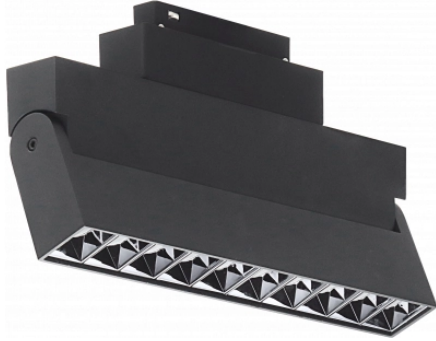

OPTONICA

DATASHEET

LED Magnetic Folding 10-Heads

Power

20W

Light color

 Warm white

Stamps

RoHS

-80

Technical Specification

Brand	Optonica	Instant On	0.1s
Product Code	LN20-A4	Material	ALU+PC
Power	20W	Operating Frequency	50Hz
Energy Consumption	20 kWh/1000h	Temperature	-20°C / +40°C
Input voltage	DC48V	Ra ≥	90
Flux	1600 lm	Life span	25 000 Hours
FLUX per watt	80lm/W	Color Code	830
IP	20	Lumen maintenance at end of service life	70%
Dimmable	No	Size of product	270x34x95 mm
Correlated Color Temperature	3000K	Size of package	285x155x38 mm
Light Color	Warm white	Size of Box	410x325x335 mm
Wattage Equivalent	100W	Items per pack	1
EAN Code	3800156653481	Items per box	20
Energy Efficiency Label	F	Gross weight	0,829 kg
Beam angle	24°	Net weight	0,748 kg
Power LED	20W	Series	M35
On/Off Cycles	100 000x	Warranty	2 Years