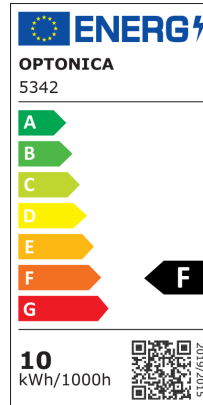

LED Magnetic Floodlight 5-Heads M35

Power

10W

Light color

Stamps

RoHS

-80

Technical Specification

Brand	Optonica	Instant On	0.1s
Product Code	LN10-A4	Operating Frequency	50Hz
Power	10W	Temperature	-20°C / +40°C
Energy Consumption	10 kWh/1000h	Ra ≥	80
Input voltage	DC48V	Life span	25 000 Hours
Flux	800lm	Color Code	830
FLUX per watt	80lm/W	Lumen maintenance at end of service life	70%
IP	20	Size of product	135x34x50.5
Dimmable	No	Size of package	155x73x38 mm
Correlated Color Temperature	3000K	Size of Box	405x335x225 mm
Light Color	Warm white	Items per pack	1
Wattage Equivalent	60W	Items per box	20
EAN Code	3800156653429	Material	ALU + PC
Energy Efficiency Label	F	Gross weight	0,229 kg
Beam angle	24°	Net weight	0,187 kg
Power LED	10W	Series	M35
On/Off Cycles	100 000x	Warranty	2 Years